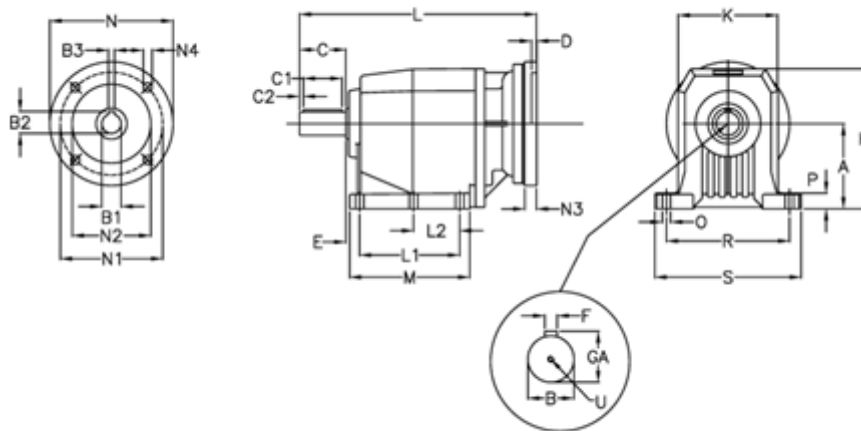

Article number: 40600802051255

Description: Helical gearbox  
C802P-20,5-P160B5

## Measures

A = 250	D = 6.0	L2 = 0.0	P = 35
B = 80	E = 33	M = 277.0	R = 370
B1 = 42	F = 22	N = 350	S = 440
B2 = 45.3	GA = 85.0	N1 = 300	U = M20x42
B3 = 12	H = 420	N2 = 250	
C = 140	K = 320	N3 = 23	
C1 = 110	L = 635.0	N4 = 18	
C2 = 15	L1 = 210.0	O = 26	